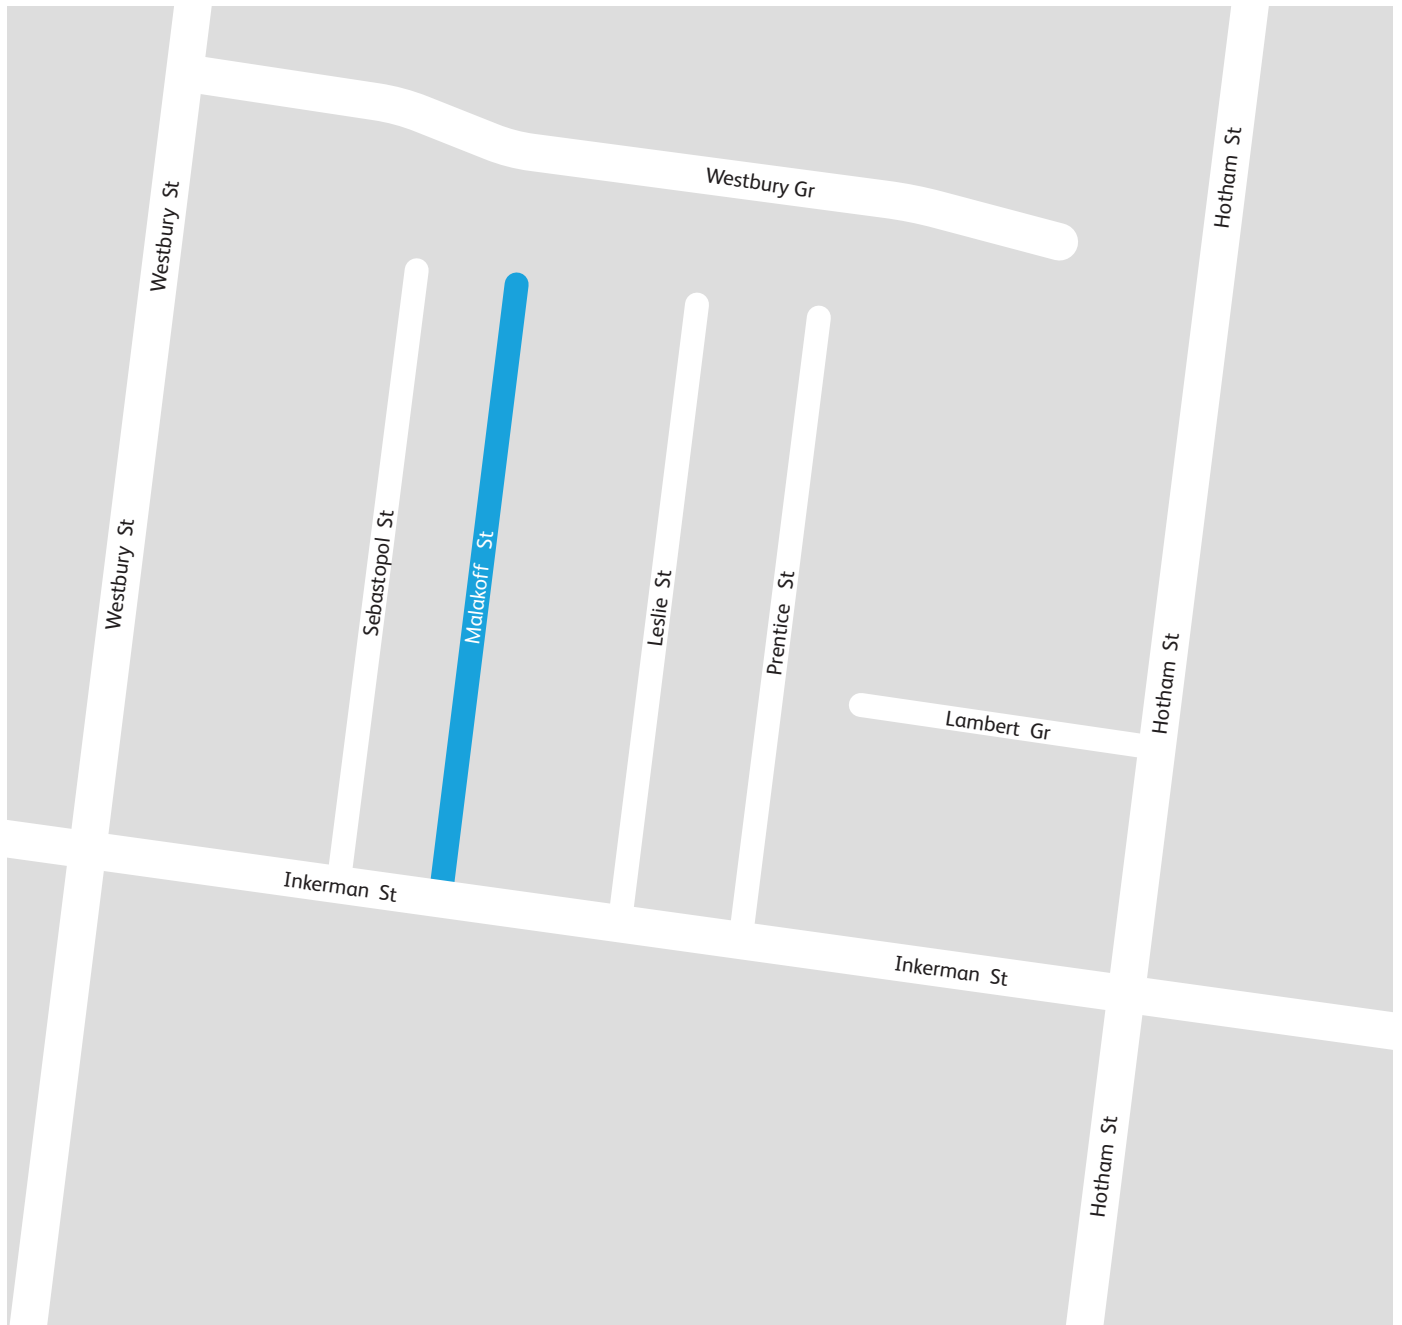

2024 Reactive Mains: Malakoff St, St Kilda East

Impacted Streets

Malakoff St