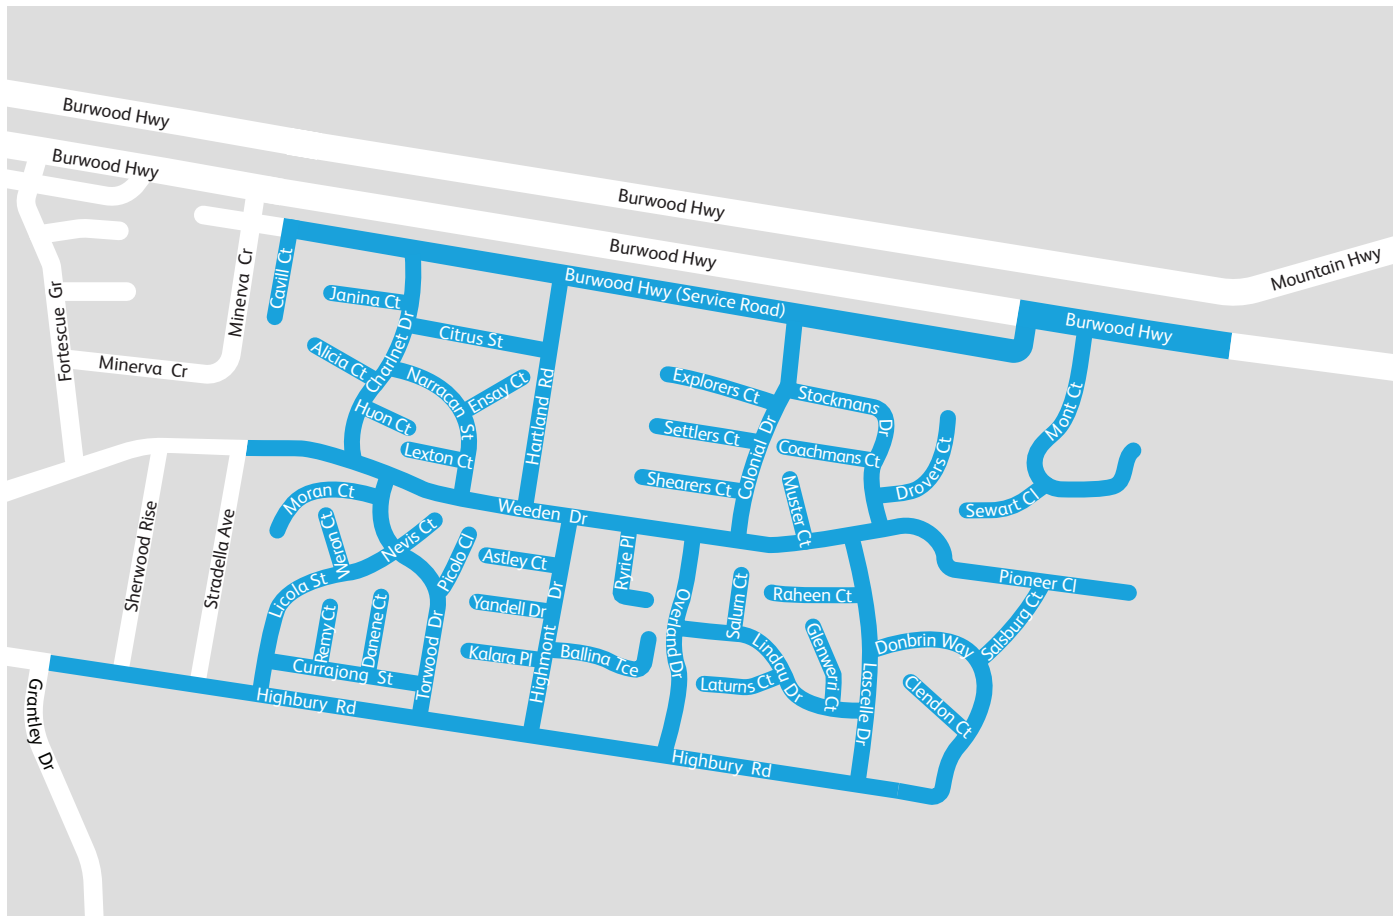

Lindau Dr, Vermont South

Impacted Streets

Alicia Ct	Danene Ct	Laturns Ct	Remy Ct
Akrana Ct	Donbrin Way	Lexton Ct	Ryrie Pl
Astley Ct	Drovers Ct	Licola St	Salsburg Ct
Ballina Tce	Ensay Ct	Lindau Dr	Salurn Ct
Burwood Hwy (Service Rd)	Explorers Ct	Mont Ct	Settlers Ct
Cavill Ct	Glenwerri Ct	Moran Ct	Sewart Cl
Charlnet Dr	Hartland Rd	Muster Ct	Shearers Ct
Citrus St	Highbury Rd	Narracan Ct	Stockmans Dr
Clendon Ct	Highmont Dr	Nevis Ct	Torwoos Dr
Coachmans Ct	Huon Ct	Overland Dr	Weeden Dr
Colonial Dr	Janina Ct	Picolo Cl	Weron Ct
Currajong St	Kalara Pl	Pioneer Cl	Yandell Cl
	Lascelle Dr	Raheen Ct	