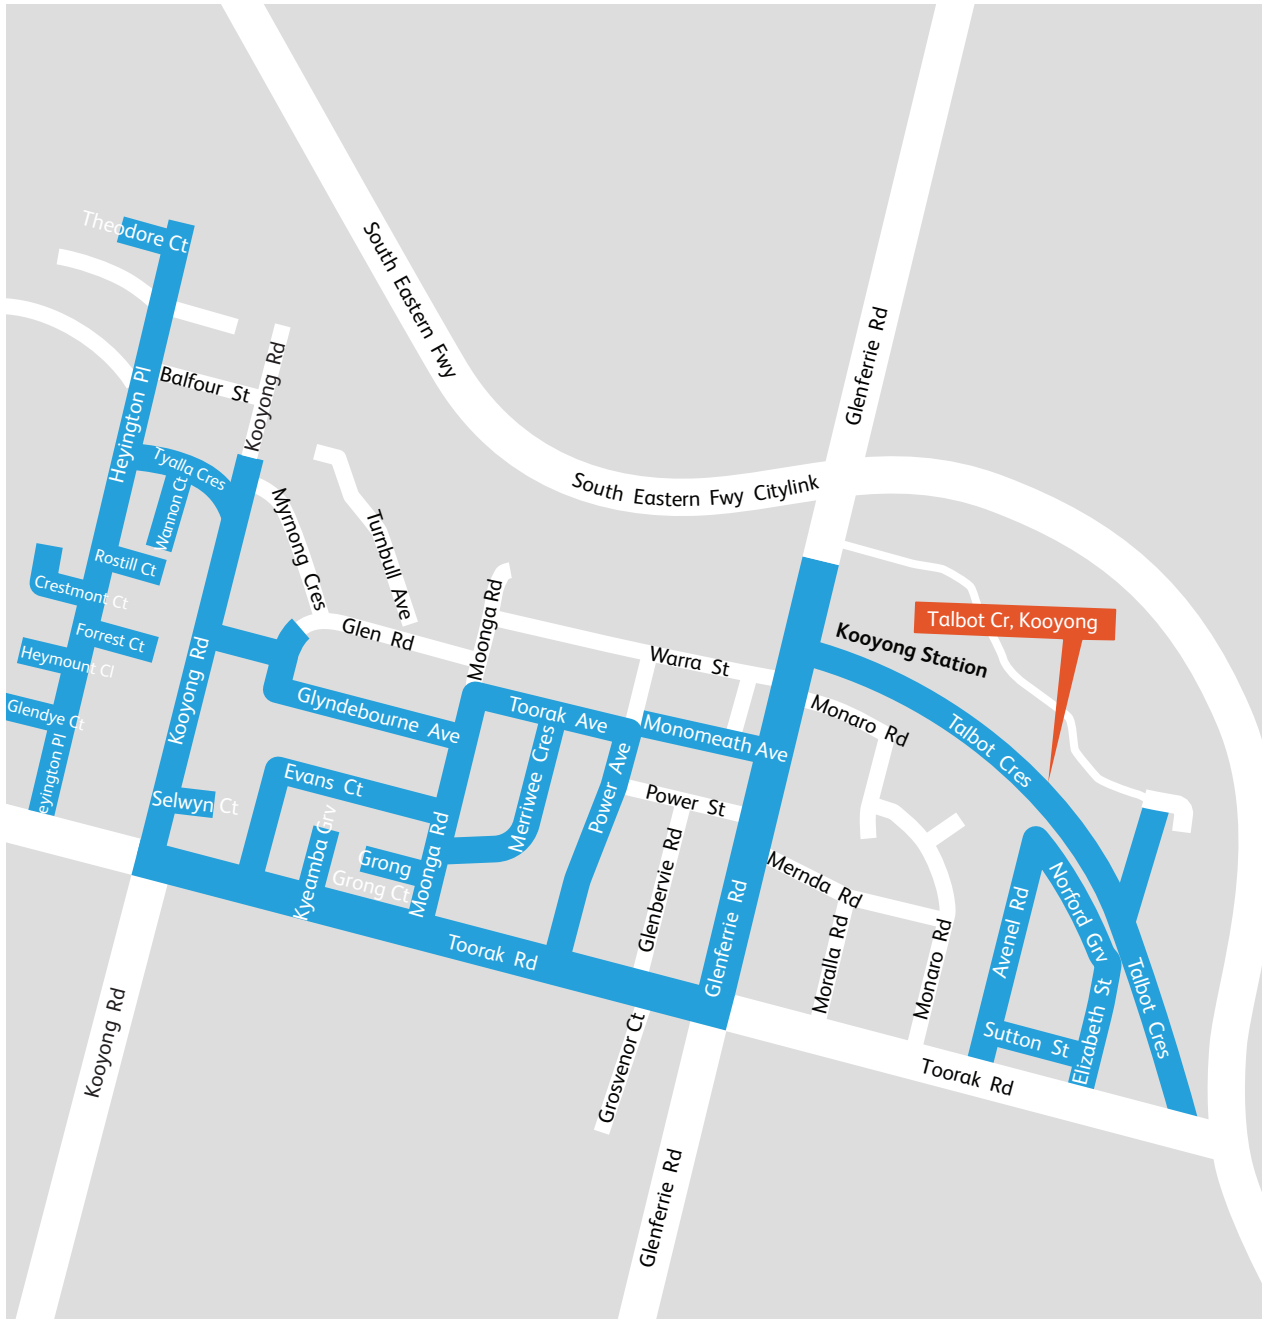

Talbot Cr, Kooyong

Impacted Streets

- | | | |
|------------------|---------------|---------------------|
| Avenel Ave | Heyington Pl | Selwyn Ct |
| Crestmont Ct | Heymount Cl | Sutton St |
| Elizabeth St | Kooyong Rd | Talbot Cres |
| Evans Ct | Kyeamba Gr | Talbot Cr Rail Xing |
| Forrest Ct | Merriwee Cr | Theodore Ct |
| Glen Rd | Monomeath Ave | Toorak Ave |
| Glendye Ct | Moonga Rd | Toorak Rd |
| Glenferrie Rd | Norford Gr | Tyalla Cr |
| Glyndebourne Ave | Power Ave | Wannon Ct |
| Grong Grong Ct | Rostill Ct | |