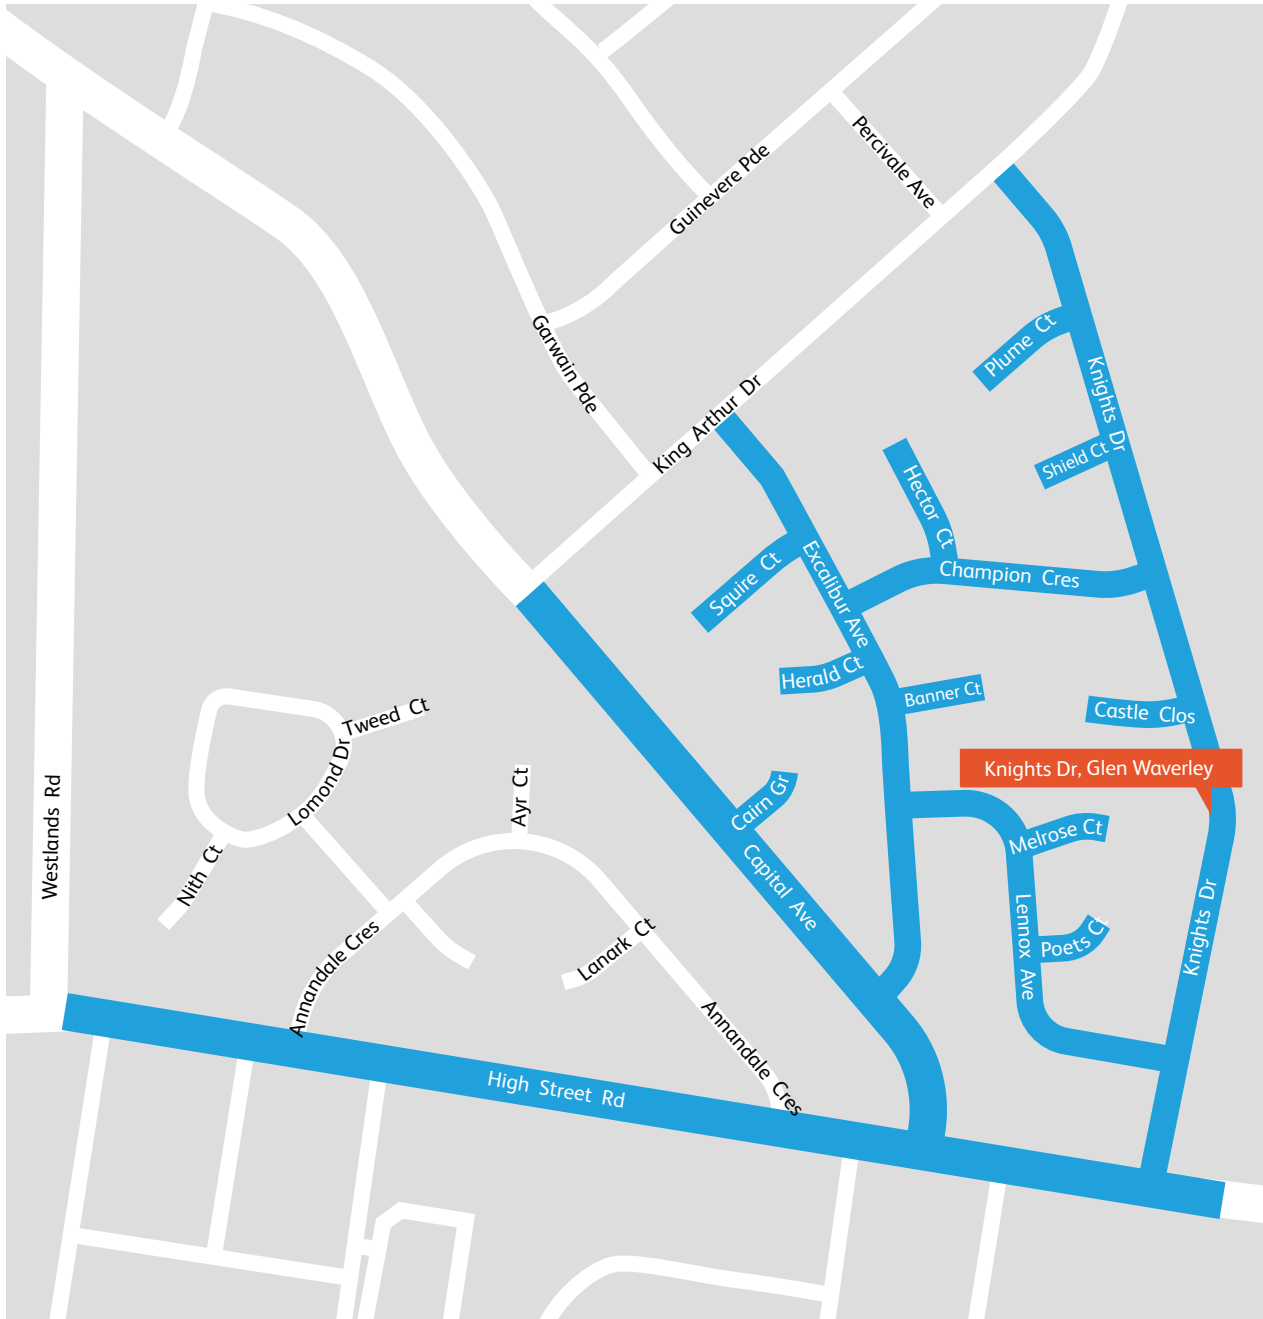

## Knights Dr, Glen Waverley

 **Impacted Streets**

- |               |                |
|---------------|----------------|
| Banner Ct     | High Street Rd |
| Cairn Gr      | Knights Dr     |
| Capital Ave   | Lennox Ave     |
| Castle Cl     | Melrose Ct     |
| Champion Cr   | Plume Ct       |
| Excalibur Ave | Poets Ct       |
| Hector Ct     | Shield Ct      |
| Herald Ct     | Squire Ct      |