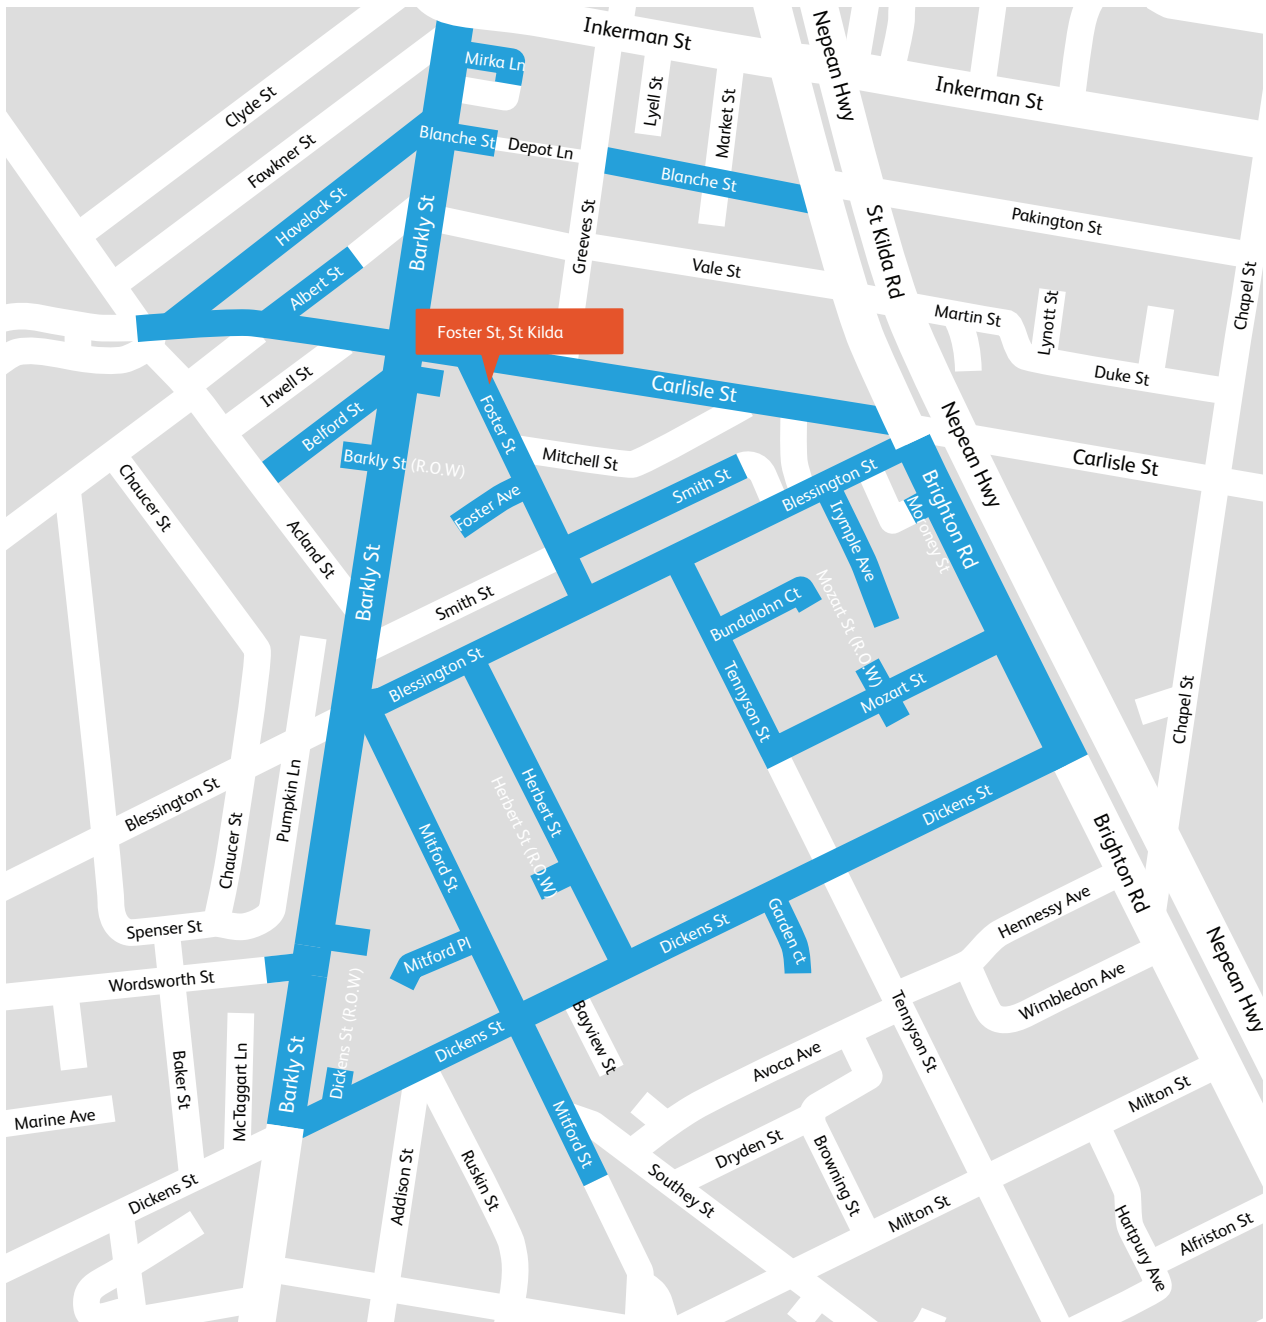

Foster St, St Kilda

Impacted Streets

- | | | |
|-------------------|--------------------|-------------------|
| Albert St | Dickens St (R.O.W) | Mitford St |
| Barkly St | Foster Ave | Moroney St |
| Barkly St (R.O.W) | Foster St | Mozart St |
| Belford St | Garden Ct | Mozart St (R.O.W) |
| Blanche St | Havelock St | Smith St |
| Blessington St | Herbert St | Tennyson St |
| Brighton Rd | Herbert St (R.O.W) | Wordsworth St |
| Bundalohn Ct | Irymple Ave | |
| Carlisle St | Mirka Ln | |
| Dickens St | Mitford Pl | |